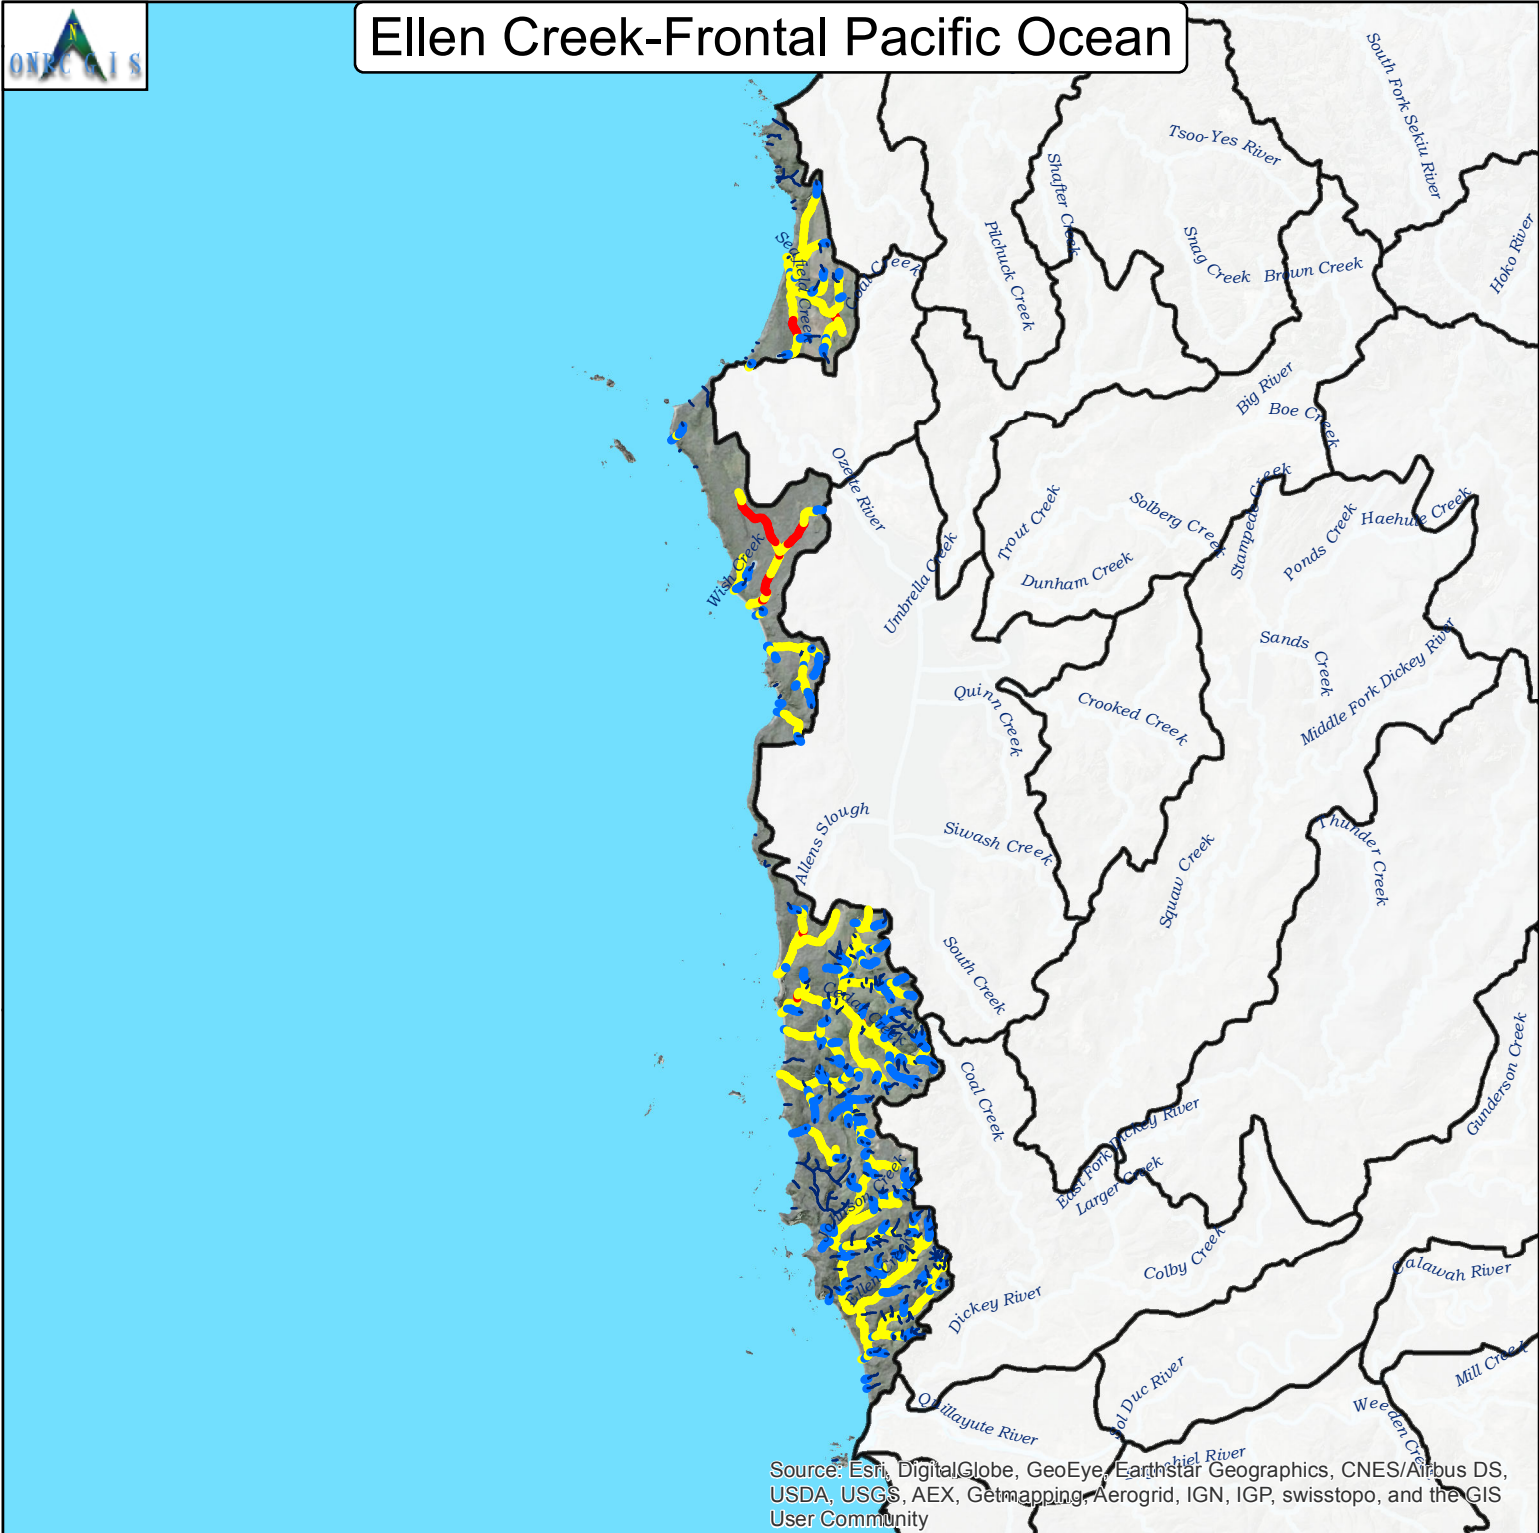

Ellen Creek-Frontal Pacific Ocean

Maps By Keven Bennett
 UW | ONRC GIS
 11/18/2015

Intrinsic Potential Scoring for Coho Winter Rearing Habitat

—	0	
—	> 0 to 0.35	Low
—	> 0.35 to 0.75	Medium
—	> 0.75 to 1.00	High

WSC | ONRC 2012

WASHINGTON COAST SUSTAINABLE SALMON PARTNERSHIP
 UNIVERSITY OF WASHINGTON ONRC Natural Resources Center
 WILD SALMON CENTER